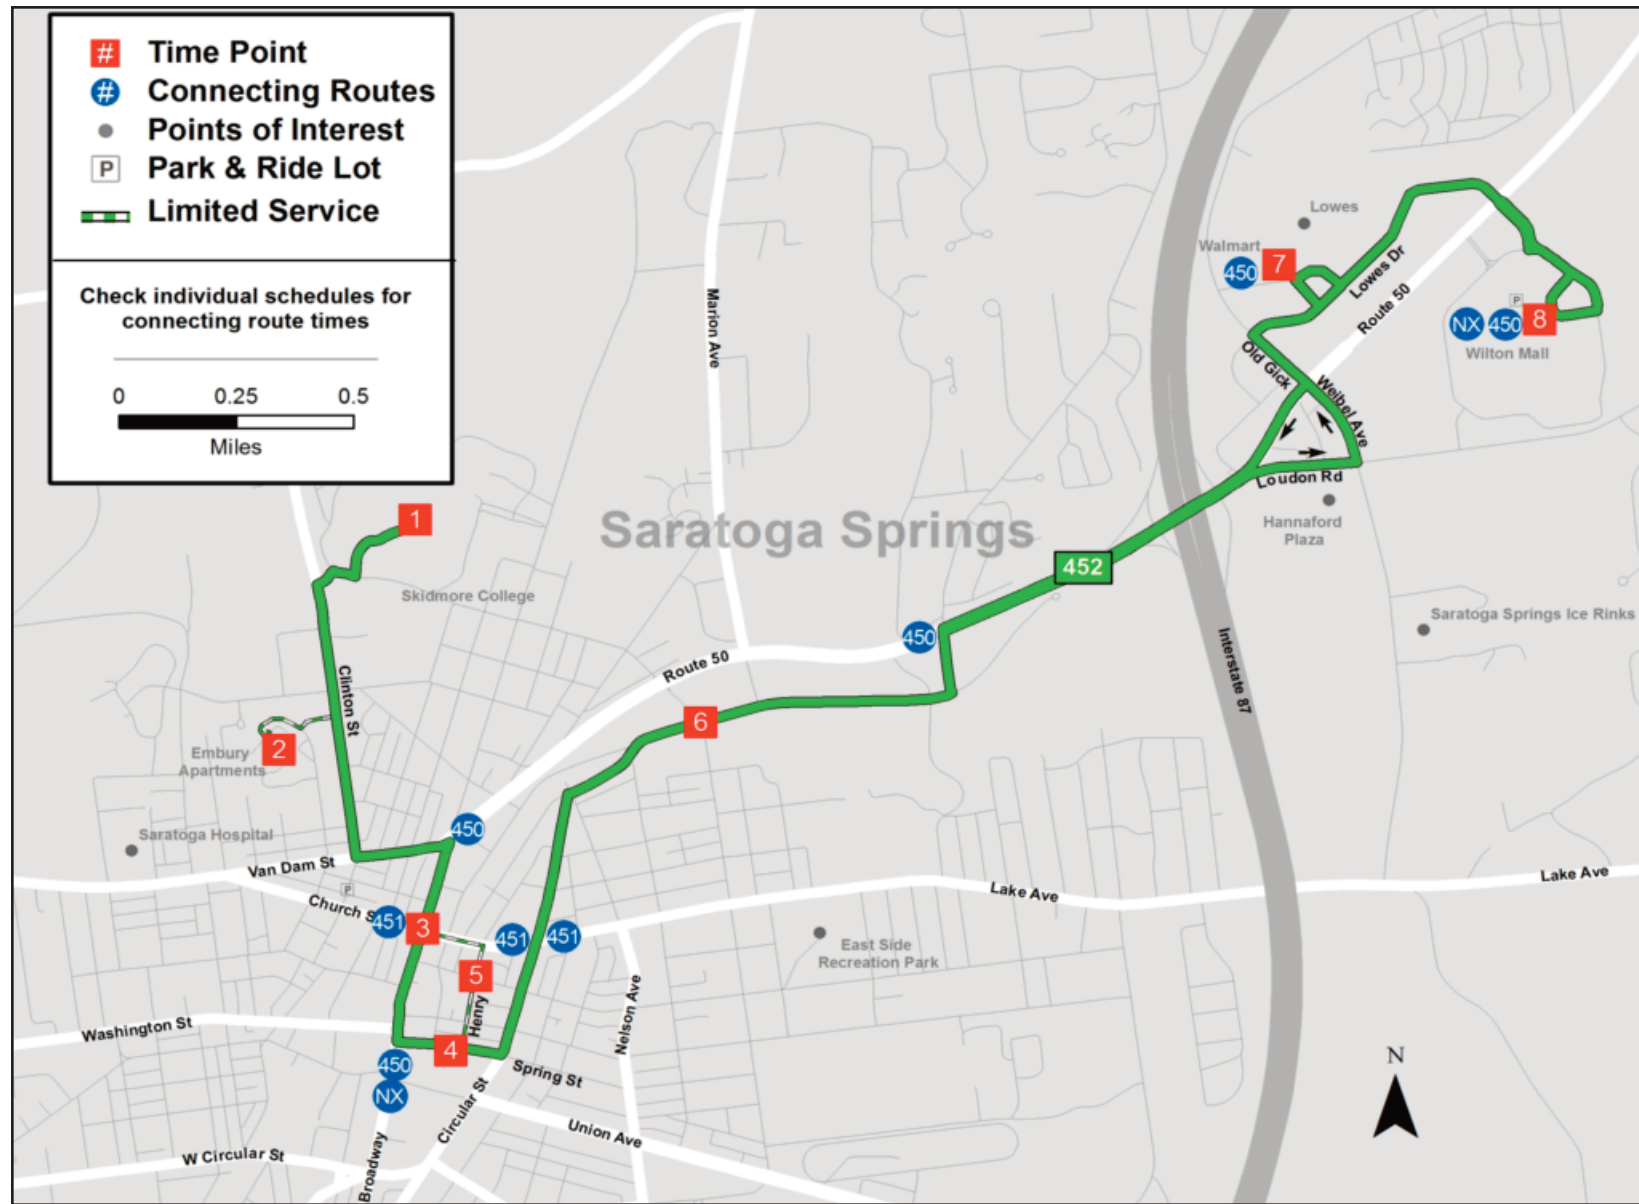

Skidmore College to Wilton Mall

1 2 3 4 6 7 8

Skidmore College Case Center	Embury Apts	Broadway & Church Ave	Spring St & Henry St	Excelsior Ave & East Ave	Walmart - Wilton	Wilton Mall Bon-Ton

Sunday & Major Holidays

819a	.....	826a	831a	836a	845a	849a
904a	908a	913a	918a	923a	932a	936a
949a	.....	956a	1001a	1006a	1015a	1019a
1034a	1038a	1043a	1048a	1053a	1102a	1106a
1119a	.....	1126a	1131a	1136a	1145a	1149a
1204p	1208p	1213p	1218p	1223p	1232p	1236p
1249p	.....	1256p	101p	106p	115p	119p
134p	138p	143p	148p	153p	202p	206p
219p	.....	226p	231p	236p	245p	249p
304p	308p	313p	318p	323p	332p	336p
349p	.....	356p	401p	406p	415p	419p
434p	438p	443p	448p	453p	502p	506p
519p	.....	526p	531p	536p	545p	549p

Wilton Mall to Skidmore College

8 7 6 4 3 2 1

Wilton Mall Bon-Ton	Walmart - Wilton	Excelsior Ave & East Ave	Spring St & Putnam St	Broadway & Lake Ave	Embury Apts	Skidmore College Case Center

Sunday & Major Holidays

900a	904a	913a	918a	923a	.....	930a
945a	949a	958a	1003a	1008a	.....	1015a
1030a	1034a	1043a	1048a	1053a	1058a	1103a
1115a	1119a	1128a	1133a	1138a	.....	1145a
1200p	1204p	1213p	1218p	1223p	1228p	1233p
1245p	1249p	1258p	103p	108p	.....	115p
130p	134p	143p	148p	153p	158p	203p
215p	219p	228p	233p	238p	.....	245p
300p	304p	313p	318p	323p	328p	333p
345p	349p	358p	403p	408p	.....	415p
430p	434p	443p	448p	453p	458p	503p
515p	519p	528p	533p	538p	.....	545p
600p	604p	613p	618p	623p	628p	633p

FARE INFORMATION

Fares (U.S. coins and $1-dollar bills are accepted; fare boxes do not make change)

BusPlus Fare*	.....	$2.00
BusPlus Half Fare**	.....	$1.00
Base Fare*	.....	$1.50
Half Fare**	.....	75¢
Day Card	.....	$4.00
Swiper	.....	$55 (5-day) and $65 (7-day)
Half Fare Swiper	..	$27.50 (5-day) and $32.50 (7-day)

*Children 46" and under ride free when accompanied by a fare paying adult. The limit is three children per adult.

Citizens age 65 and over, disabled individuals, Medicare card and CDTA half-fare ID cardholders are entitled to ride for **half-fare on CDTA's fixed route service.

CDTA's policy is to be fully compliant with Title VI of the 1964 Civil Rights Act, which states that no one shall be excluded from participation in, denied the benefits of or discriminated against due to race, color, or national origin. Members of the public may request information on this policy or file a Title VI complaint thru CDTA's website @ www.cdta.org or by calling 518-482-8822.

452 | **iride**^{TM}

Skidmore College/ Wilton Mall via Downtown Saratoga

between Skidmore College, Downtown Saratoga, Wilton via Route 50

EFFECTIVE MAY 29, 2016

Schedule